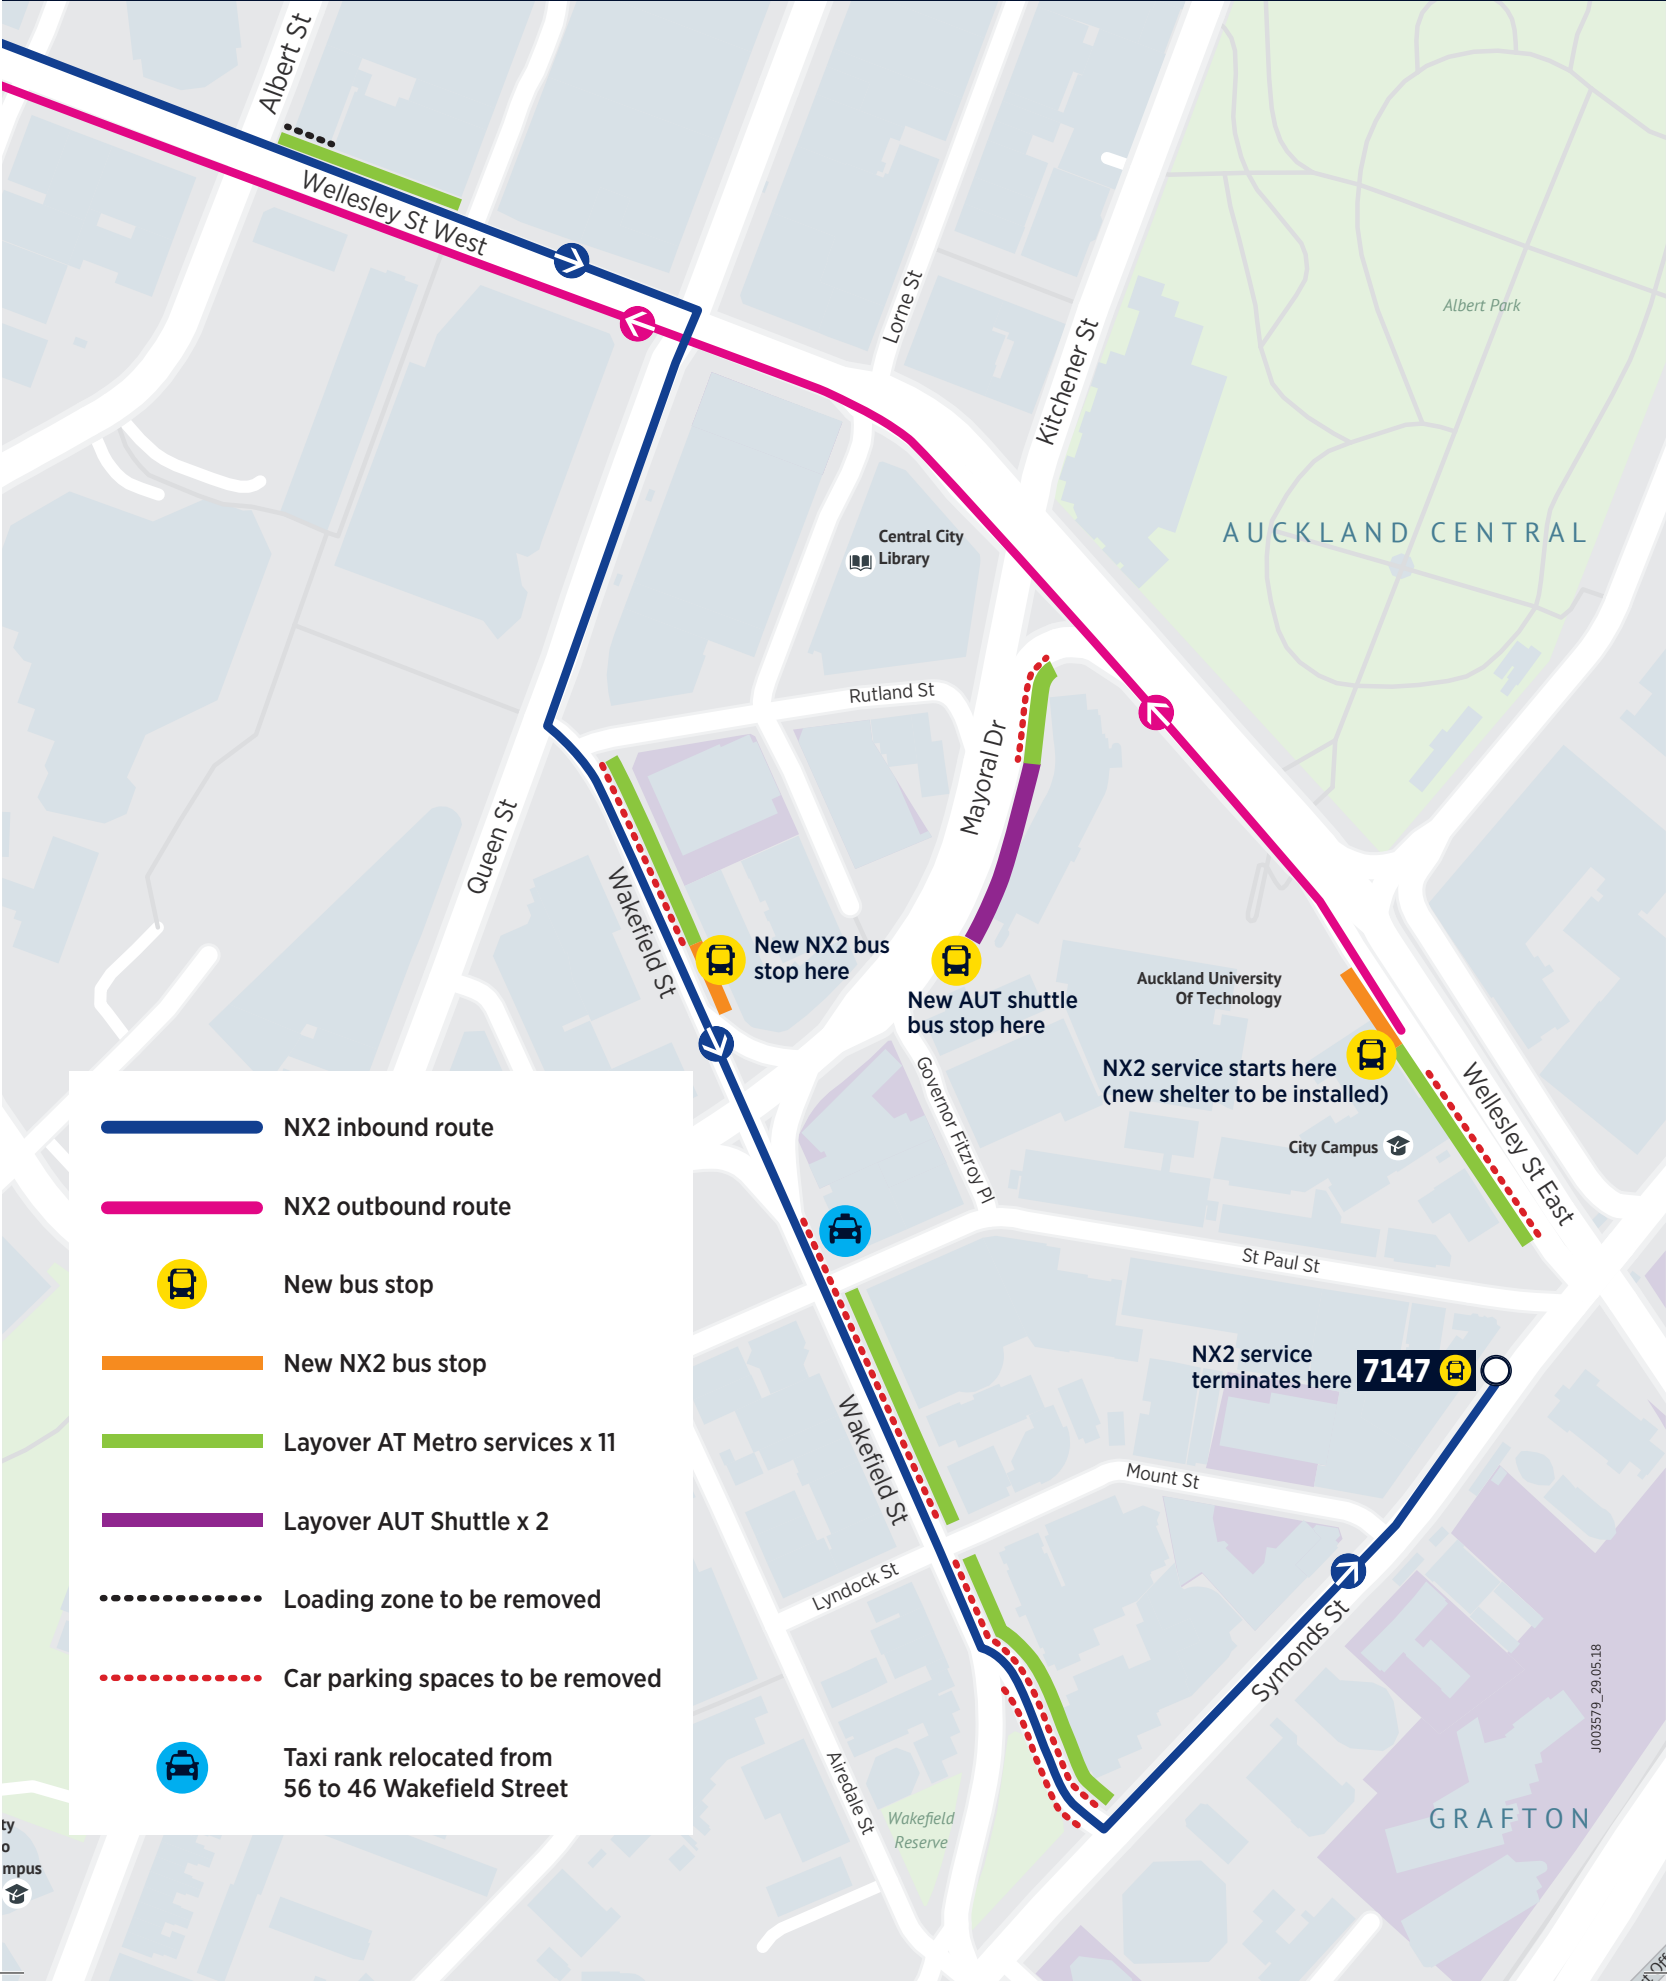

NX2 Albany to Universities

Bus route and service layovers

- NX2 inbound route
- NX2 outbound route
- 🚏 New bus stop
- New NX2 bus stop
- Layover AT Metro services x 11
- Layover AUT Shuttle x 2
- Loading zone to be removed
- Car parking spaces to be removed
- 🚕 Taxi rank relocated from 56 to 46 Wakefield Street

NX2 service terminates here **7147** 🚏